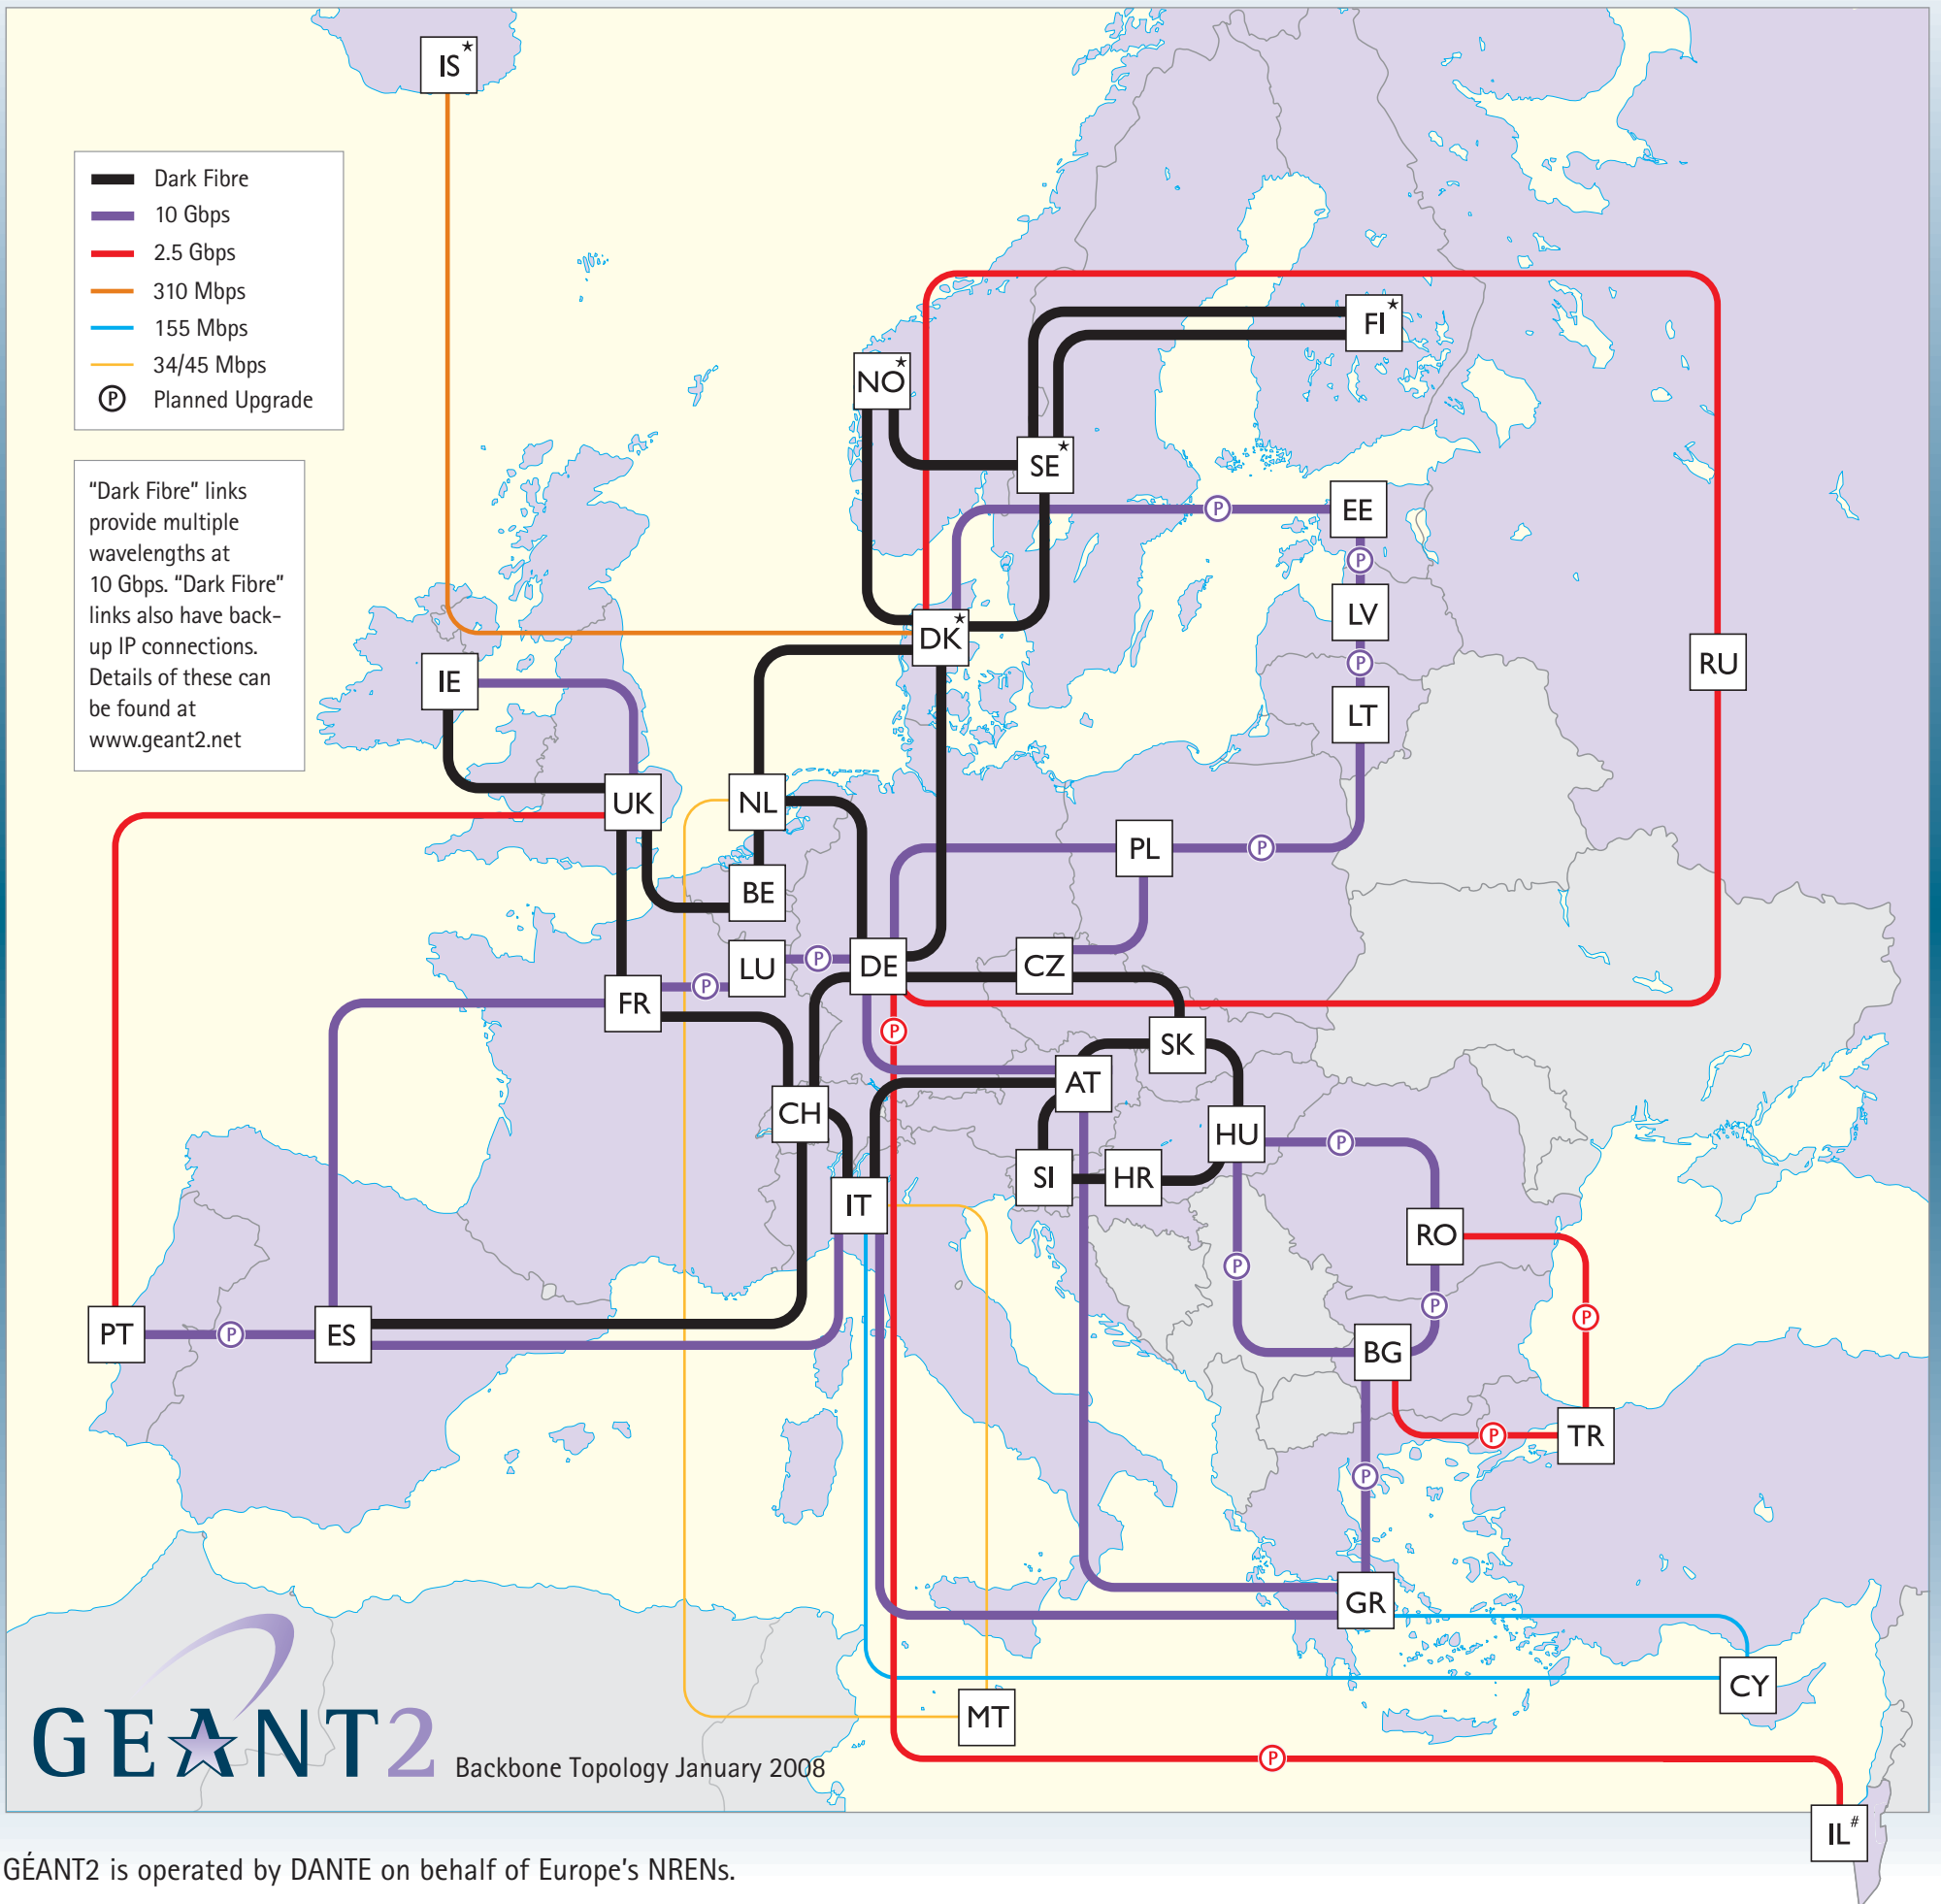

Lighting the pathway for European Research and Education

The first international hybrid research and education network.
Lighting dark fibre for greater network performance.

GEANT2 is operated by DANTE on behalf of Europe's NRENs.

AT Austria	CZ Czech Republic	ES Spain	HR Croatia	IS Iceland*	LV Latvia	PL Poland	SE Sweden*
BE Belgium	DE Germany	FI Finland*	HU Hungary	IT Italy	MT Malta	PT Portugal	SI Slovenia
BG Bulgaria	DK Denmark*	FR France	IE Ireland	LT Lithuania	NL Netherlands	RO Romania	SK Slovakia
CH Switzerland	EE Estonia	GR Greece	IL Israel*	LU Luxembourg	NO Norway*	RU Russia	TR Turkey
CY Cyprus							UK United Kingdom

*Connections between these countries are part of NORDUnet (the Nordic regional network) #IL includes commodity IP back-up

GEANT2 is co-funded by the European Commission within its 6th R&D Framework Programme.